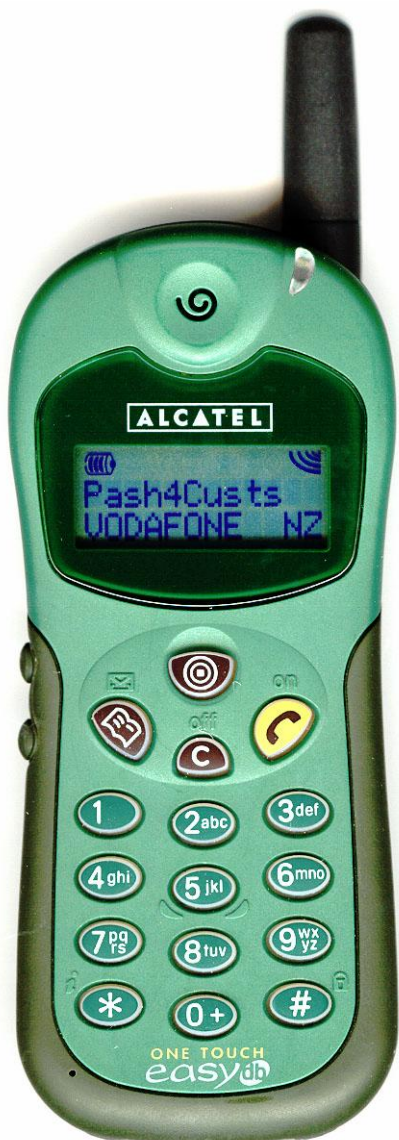

Product Datasheet for Alcatel DB Easy (Handset)

Key Handset Features

Carkit option	Portable
Clock	Clock (no alarm)
Event organiser	Basic event reminders
Handsfree	Integrated + headset opt.
Ringtone complexity	Mono-voice

Standard Battery Specs

Capacity (mAh)	650
Technology	Ni-MH
Time average charge (min)	60
Time max standby (hours)	120
Time max talk time (min)	105
Voltage (V)	3.6
Weight (g)	65

Accessories

Battery

B45B, 650mAh NiMH battery
B47B, 900mAh Li-ion battery
B48B, Vibra combo battery
B51B, 680mAh NiMH battery

Dimensions

Size depth (mm)	25
Size length (mm)	48
Size width (mm)	122
Weight with std batt (g)	150

Display & Imaging

Display colour Monochrome